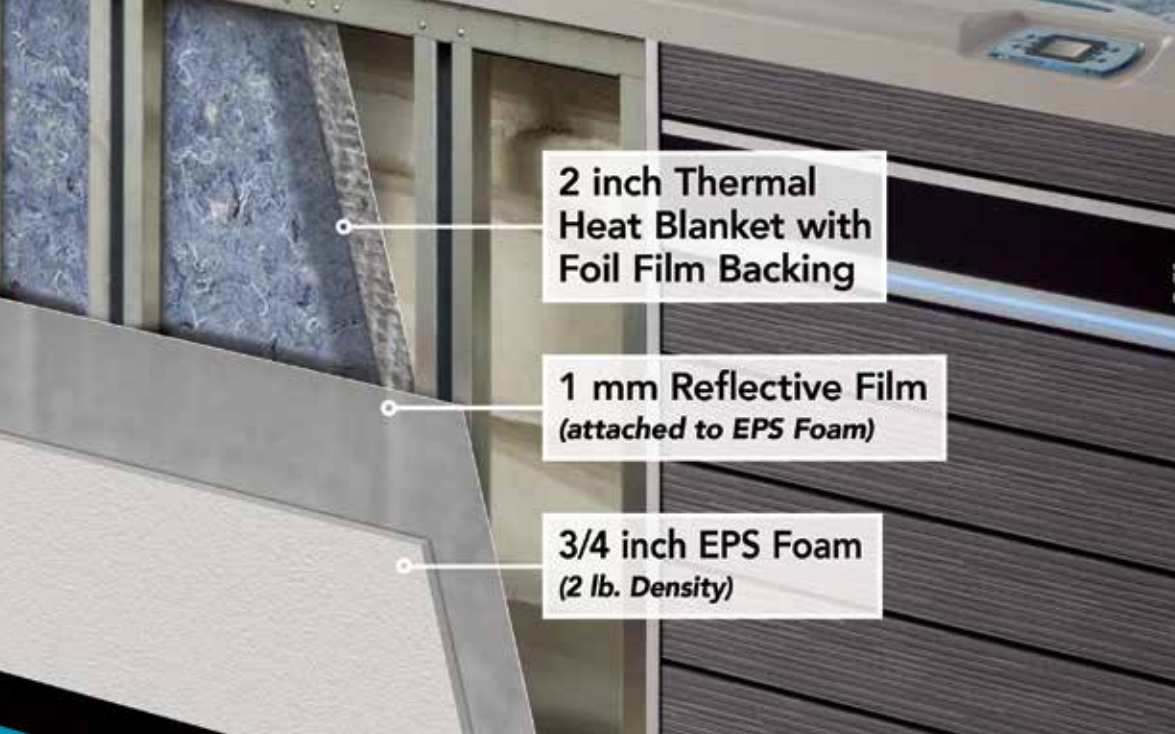

2 inch Thermal Heat Blanket with Foil Film Backing

1 mm Reflective Film (attached to EPS Foam)

3/4 inch EPS Foam (2 lb. Density)

◀ Energy Efficiency

Keeping your energy bill low is important. The Tri-Thermic™ Barrier System, a standard feature on all Fitness and Exercise Systems, provides three layers of insulation to conserve heat, enhance the energy efficiency, and lower operating costs.

The system's three layers include a three-quarter inch, two-pound density EPS (Expanded Polystyrene) foam and reflective film attached to the inside of the cabinet, combined with a two-inch thick heat blanket made of high-quality recycled textile fibers and foil film, attached on the inside of the steel frame. Together these materials provide maximum thermal performance.

The Tri-Thermic™ Barrier achieves certification to current California Energy Commission (CEC) and APSP 14 National Standards and already meets the upcoming 2018 CEC standards.